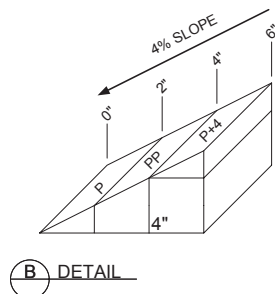

SOPRA-ISO

(1:1) CRICKET (4%)

QUANTITY CHART

# Product code	# 41659	# 41658	# 41399	# 41401	# 40431
*Length	4'x4' (1219mm x 1219mm) Panel PR - 0" to 2" (0 to 50mm)	4'x4' (1219mm x 1219mm) Panel PPR - 2" to 4" (50 to 100mm)	4'x4' (1219mm x 1219mm) Panel P - 0" to 2" (0 to 50mm)	4'x4' (1219mm x 1219mm) Panel PP - 2" to 4" (50 to 100mm)	4'x4' (1219mm x 1219mm) 4" (100mm) Filler Panel
Up to 11'-4" (3 454mm)	4	-	-	-	-
Up to 17'-0" (5 181mm)	2	2	8	-	-
Up to 22'-8" (6 908mm)	2	2	12	4	-
Up to 28'-3" (8 610mm)	4	2	16	8	2
Up to 33'-11" (10 337mm)	4	2	24	12	4
Up to 39'-7" (12 065mm)	4	4	32	16	8
Up to 45'-3" (13 792mm)	4	4	40	24	16

* Our precut cricket can accommodate greater dimensions than 45'-3".
Please contact us for more detail on crickets greater than 45'-3" at: slope@soprema.ca

PRECUT (1:1) CRICKET 4%