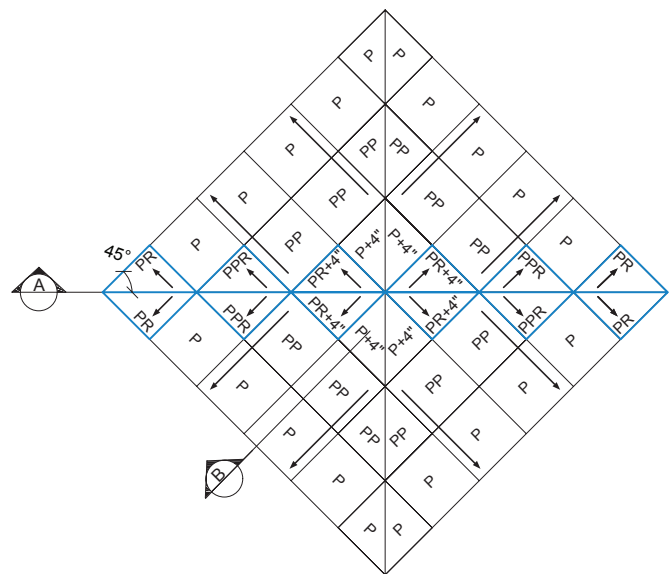

SOPRA-ISO

(1:1) CRICKET (4%)

QUANTITY CHART

# Product code	# 41659	# 41658	# 41399	# 41401	# 40431
*Length	4'x4' (1219mm x 1219mm) Panel PR - 0" to 2" (0 to 50mm)	4'x4' (1219mm x 1219mm) Panel PPR - 2" to 4" (50 to 100mm)	4'x4' (1219mm x 1219mm) Panel P - 0" to 2" (0 to 50mm)	4'x4' (1219mm x 1219mm) Panel PP - 2" to 4" (50 to 100mm)	4'x4' (1219mm x 1219mm) 4" (100mm) Filler Panel
Up to 11'-4" (3 454mm)	4	-	-	-	-
Up to 17'-0" (5 181mm)	2	2	8	-	-
Up to 22'-8" (6 908mm)	2	2	12	4	-
Up to 28'-3" (8 610mm)	4	2	16	8	2
Up to 33'-11" (10 337mm)	4	2	24	12	4
Up to 39'-7" (12 065mm)	4	4	32	16	8
Up to 45'-3" (13 792mm)	4	4	40	24	16

* Our precut cricket can accommodate greater dimensions than 45'-3".
Please contact us for more detail on crickets greater than 45'-3" at: slope@soprema.ca

PRECUT (1:1) CRICKET 4%