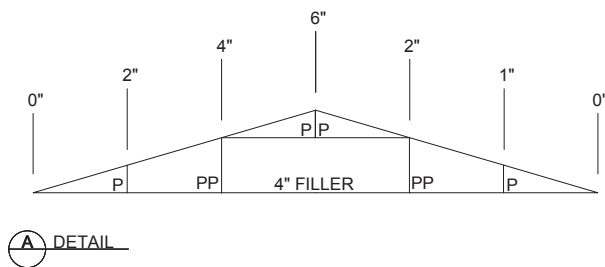

SOPRA-ISO

(1:1) CRICKET (4%)

QUANTITY CHART

# Product code	# 41659	# 41658	# 41399	# 41401	# 40431
*Length	4'x4' (1219mm x 1219mm) Panel PR - 0" to 2" (0 to 50mm)	4'x4' (1219mm x 1219mm) Panel PPR - 2" to 4" (50 to 100mm)	4'x4' (1219mm x 1219mm) Panel P - 0" to 2" (0 to 50mm)	4'x4' (1219mm x 1219mm) Panel PP - 2" to 4" (50 to 100mm)	4'x4' (1219mm x 1219mm) 4" (100mm) Filler Panel
Up to 11'-4" (3 454mm)	4	-	-	-	-
Up to 17'-0" (5 181mm)	2	2	8	-	-
Up to 22'-8" (6 908mm)	2	2	12	4	-
Up to 28'-3" (8 610mm)	4	2	16	8	2
Up to 33'-11" (10 337mm)	4	2	24	12	4
Up to 39'-7" (12 065mm)	4	4	32	16	8
Up to 45'-3" (13 792mm)	4	4	40	24	16

* Our precut cricket can accommodate greater dimensions than 45'-3".
Please contact us for more detail on crickets greater than 45'-3" at: slope@soprema.ca

PRECUT (1:1) CRICKET 4%