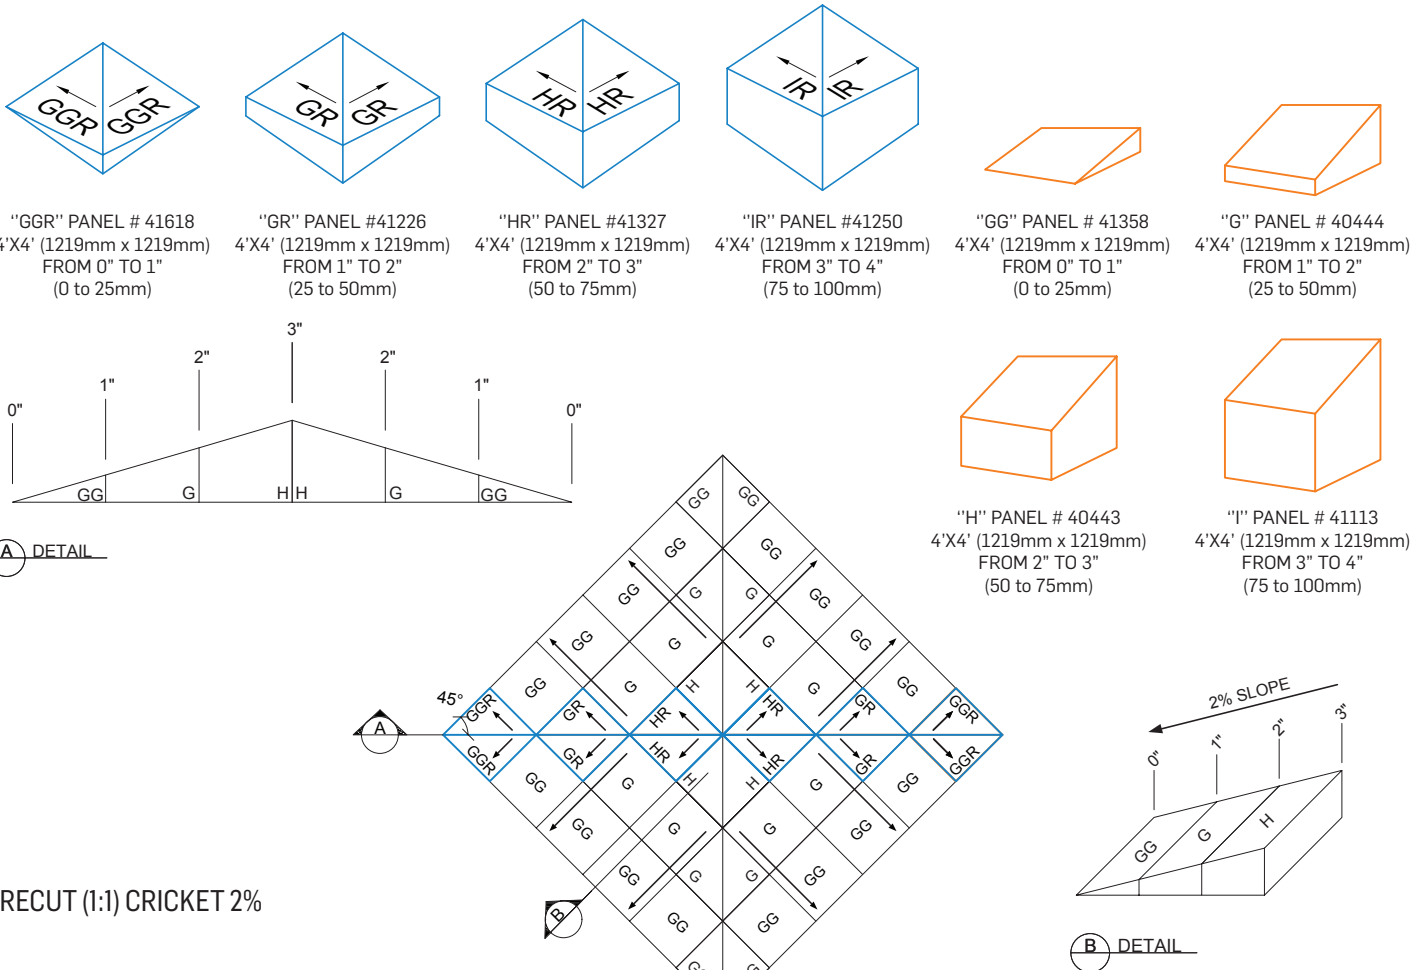

SOPRA-ISO

(1:1) CRICKET (2%)

QUANTITY CHART

# Product code	# 41618	# 41226	# 41327	# 41250	# 41358	# 40444	# 40443	# 41113
*Length	4'X4' (1219mm x 1219mm) Panel "GGR" - 0" to 1" (0 to 25mm)	4'X4' (1219mm x 1219mm) Panel "GR" - 1" to 2" (25 to 50mm)	4'X4' (1219mm x 1219mm) Panel "HR" - 2" to 3" (50 to 75mm)	4'X4' (1219mm x 1219mm) Panel "IR" - 3" to 4" (75 to 100mm)	4'X4' (1219mm x 1219mm) Panel "GG" - 0" to 1" (0 to 25mm)	4'X4' (1219mm x 1219mm) Panel "G" - 1" to 2" (25 to 50mm)	4'X4' (1219mm x 1219mm) Panel "H" - 2" to 3" (50 to 75mm)	4'X4' (1219mm x 1219mm) Panel "I" - 3" to 4" (75 to 100mm)
Up to 11'-4" (3454mm)	4	-	-	-	-	-	-	-
Up to 17'-0" (5181mm)	2	2	-	-	8	-	-	-
Up to 22'-8" (6908mm)	2	2	-	-	12	4	-	-
Up to 28'-3" (8610mm)	2	2	2	-	16	8	-	-
Up to 33'-11" (10337mm)	2	2	2	-	20	12	4	-
Up to 39'-7" (12065mm)	2	2	2	2	24	16	8	-
Up to 45'-3" (13792mm)	2	2	2	2	28	20	12	4

* Our precut cricket can accommodate greater dimensions than 45'-3".
Please contact us for more detail on crickets greater than 45'-3" at: slope@soprema.ca

PRECUT (1:1) CRICKET 2%